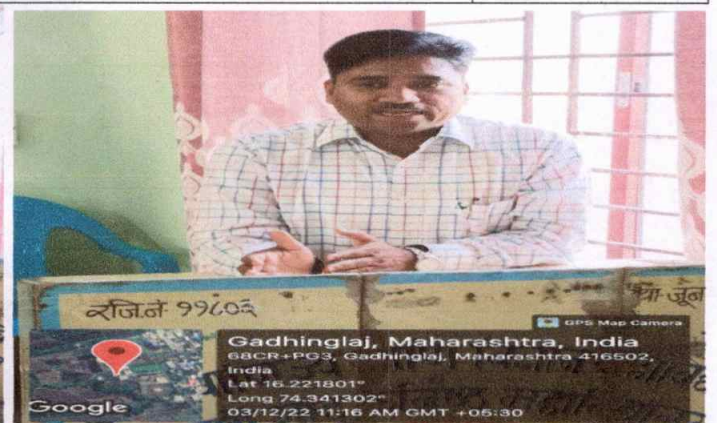

Coordinator

I/C PRINCIPAL
Principal
Arts, Commerce & Science College
Gadhinglaj, Dist. Kolhapur.